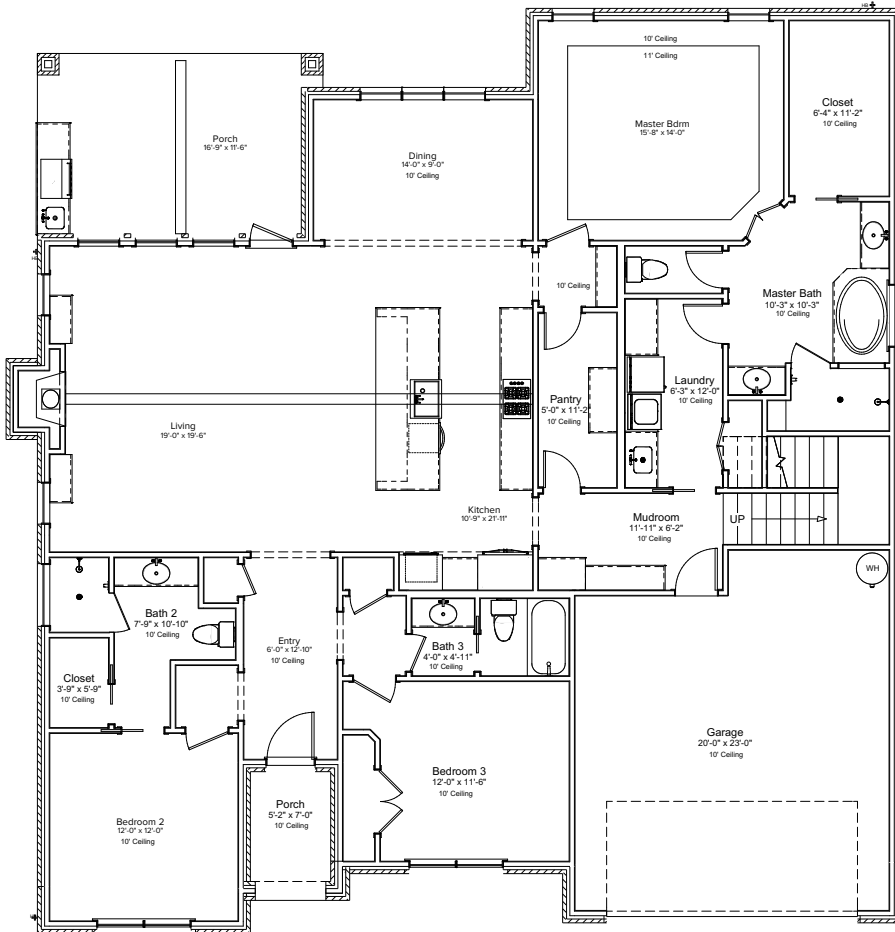

1736 KERR VALLEY LANE

4 BEDS | 4 BATHS | 2825 SF

PLUS STUDY

Square Footage and Room Dimensions are approximate and may vary per elevation and specific lot conditions. Plans, features, and availability are subject to change without notice.