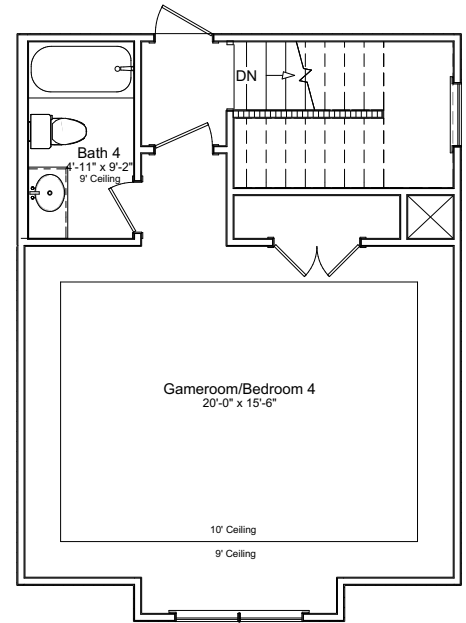

1736 KERR VALLEY LANE

4 BEDS | 4 BATHS | 2825 SF

PLUS STUDY

Square Footage and Room Dimensions are approximate and may vary per elevation and specific lot conditions. Plans, features, and availability are subject to change without notice.