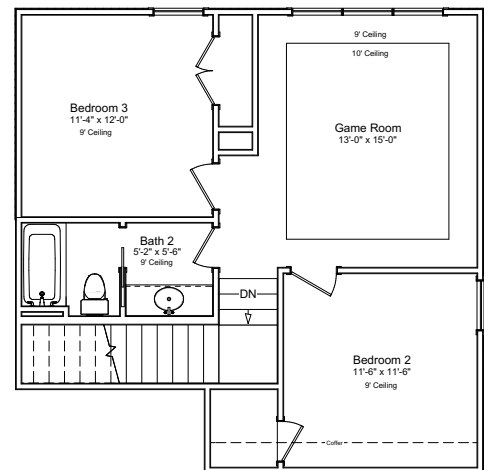

1925 COTTONWOOD TERRACE COURT

3 BEDS | 2 1/2 BATHS | 2500 SF

PLUS GAMEROOM

Second Floor:

Square Footage and Room Dimensions are approximate and may vary per elevation and specific lot conditions. Plans, features, and availability are subject to change without notice.