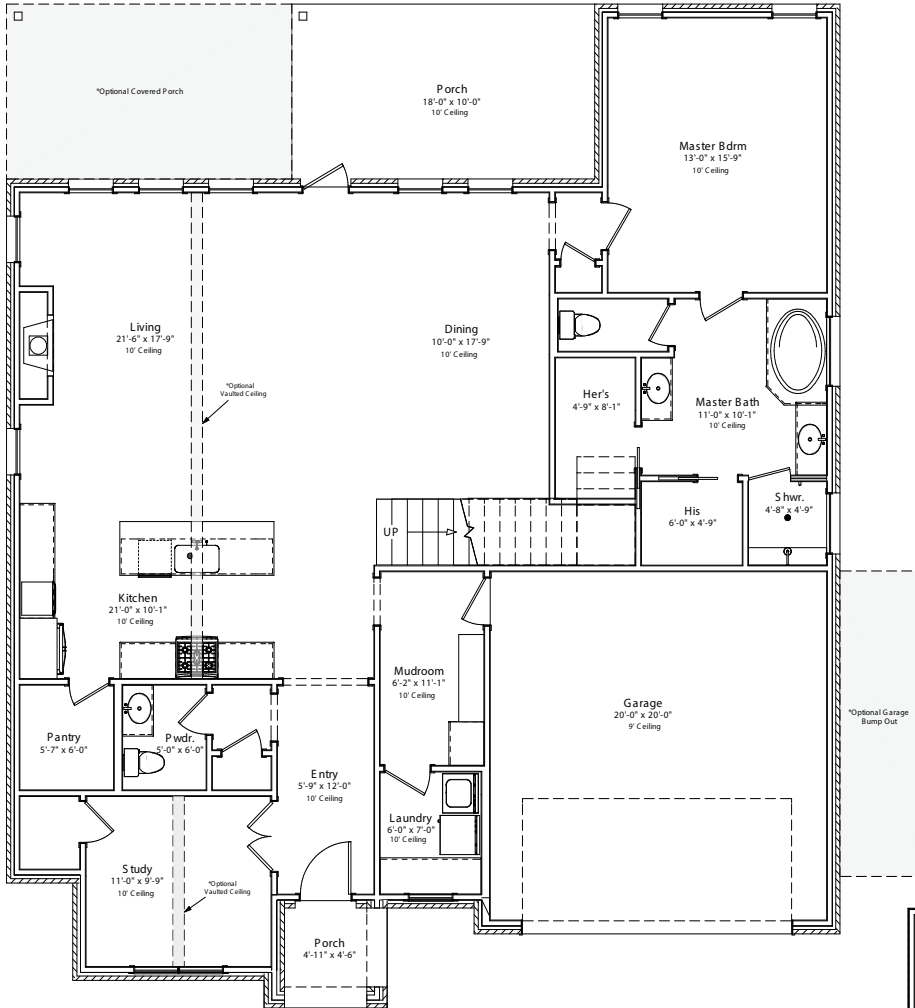

1925 COTTONWOOD TERRACE COURT

3 BEDS | 2 1/2 BATHS | 2500 SF

PLUS GAMEROOM

Second Floor:

Square Footage and Room Dimensions are approximate and may vary per elevation and specific lot conditions. Plans, features, and availability are subject to change without notice.