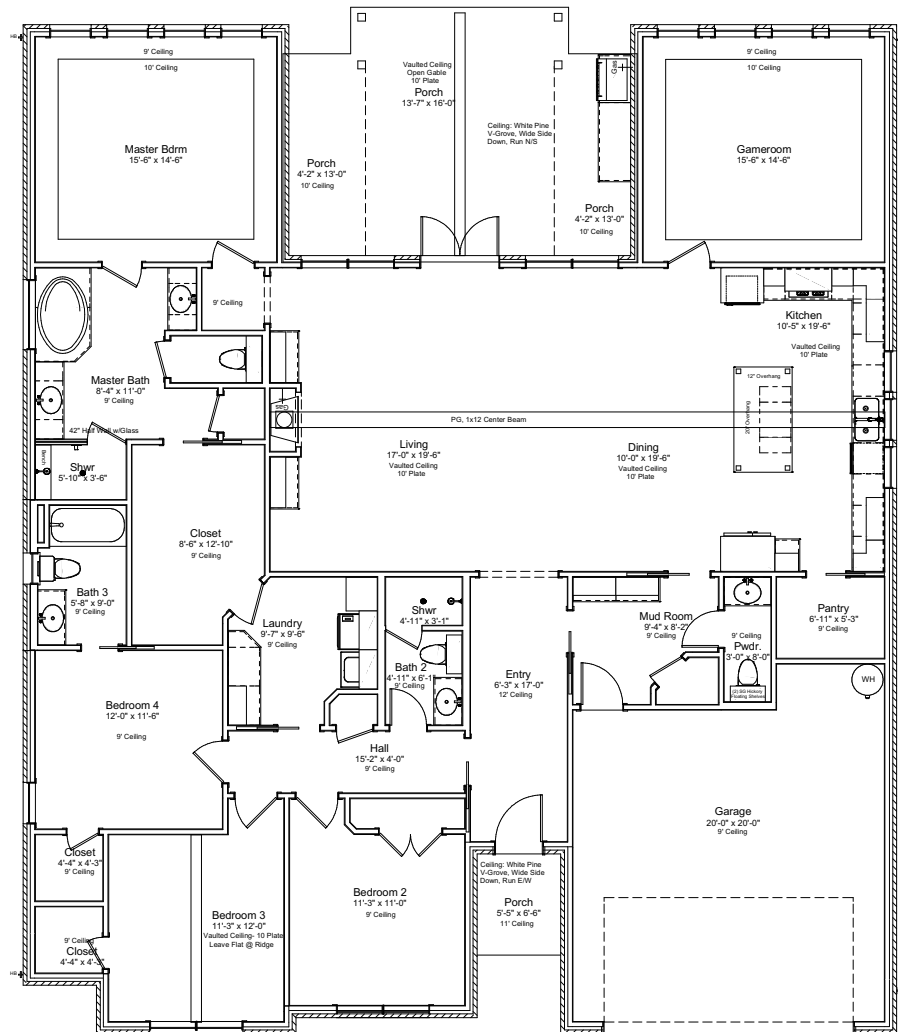

1705 KERR VALLEY LANE

4 BEDS | 3.5 BATHS | 2760 SF

PLUS GAME ROOM

Living Area
 Square Footage and Room Dimensions are approximate and may vary per elevation and specific lot conditions.
 Plans, features, and availability are subject to change without notice.