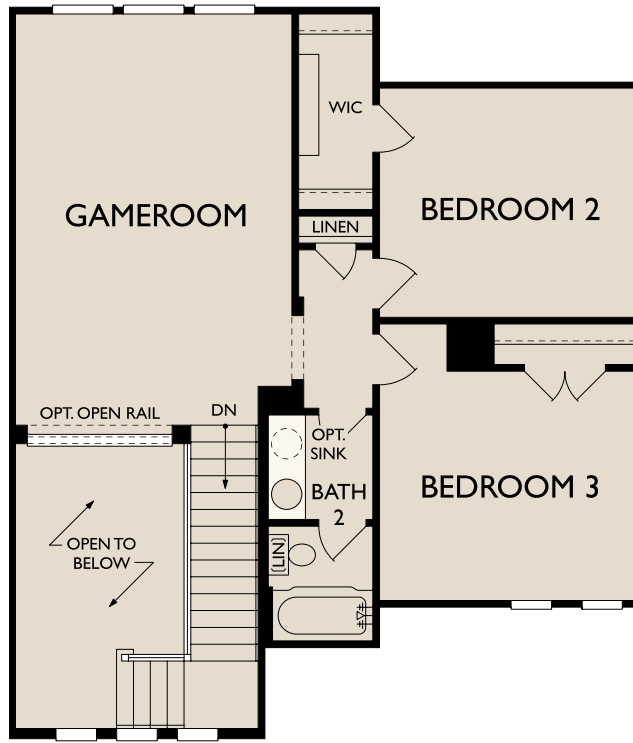

**Unselected Options:** · Bedroom 5/Bath 4, Euroshower, Bay at Master Bedroom, Sliding Glass Door

**Victoria  
First Floor**

**Disclaimer:**

These renderings are intended for illustrative purposes only. Images are copyrighted and may not be distributed, modified or reproduced without prior written permission. Information is provided "as is", without warranty, either express or implied, including, but not limited to, the implied warranties of merchantability, fitness for a particular purpose, or non-infringement. Access and use of the images and affiliated products or links are subject to all applicable laws relating to the use of web-based information, copyrighted materials and intellectual property. Site plans, floorplans, community maps, photos and/or computer-generated renderings have been provided for illustrative purposes, are conceptual in nature, and are merely an artist's rendition of actual products intended for example only. These renderings may not accurately represent the condition, size or design of the actual items being represented.