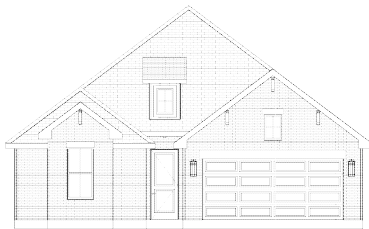

THE IRIS - ELITE SERIES

Elevation A

Elevation B
Upgrade 1*

2075 SF | 3 Bedrooms | 2 Bathrooms | Mudroom

THE IRIS - ELITE SERIES

2075 SF | 3 Bedrooms | 2 Bathrooms | Mudroom