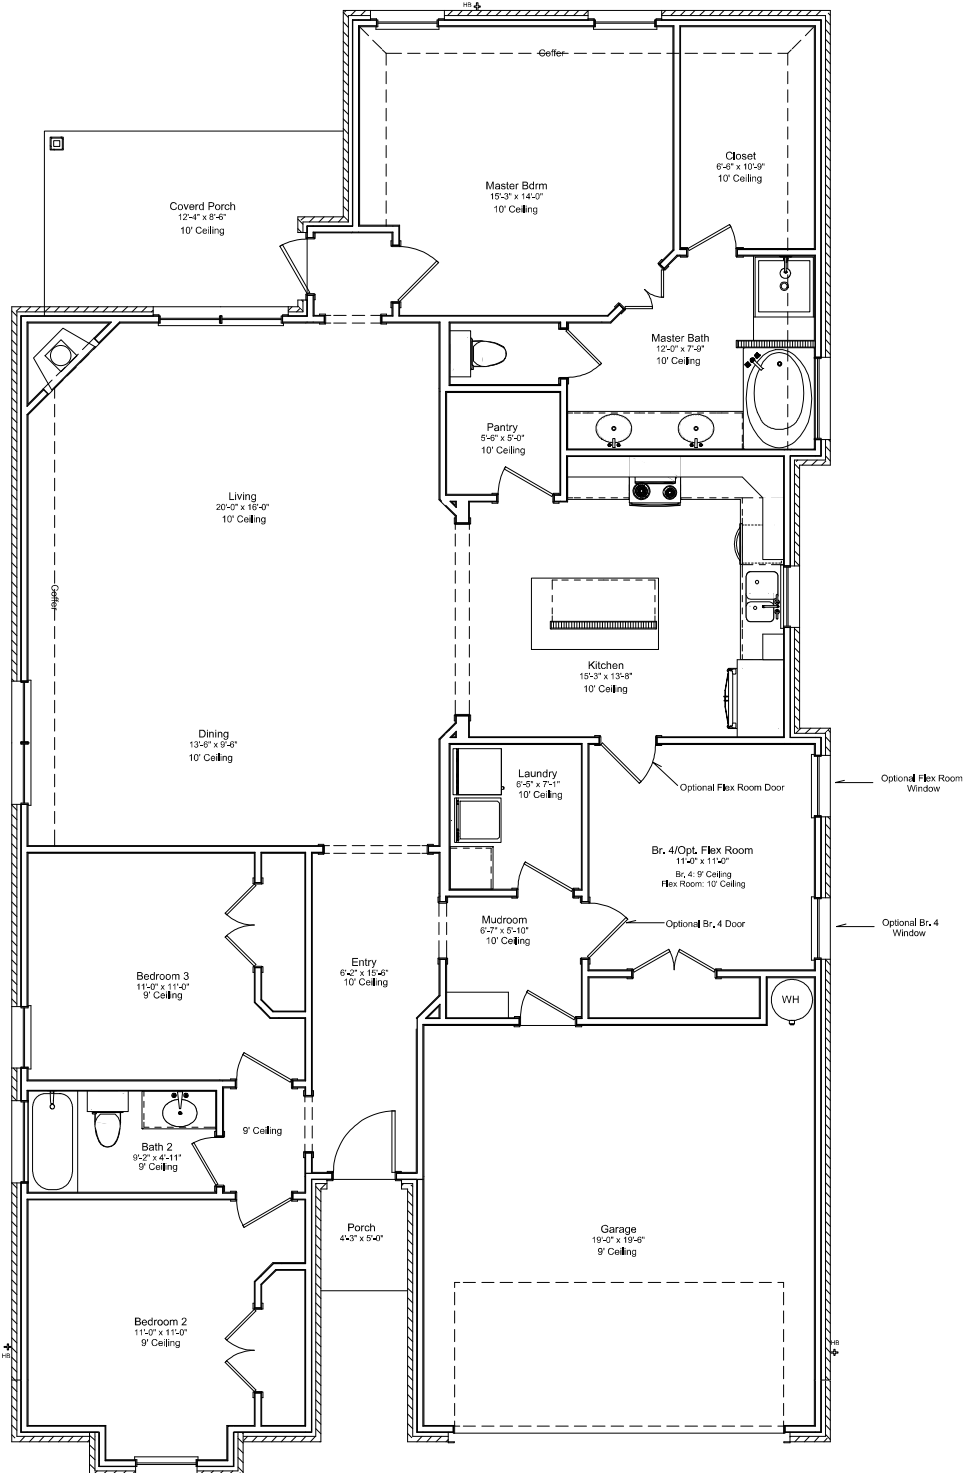

THE IRIS - ELITE SERIES

Elevation A

Elevation B
Upgrade 1*

2075 SF | 3 Bedrooms | 2 Bathrooms | Mudroom

THE IRIS - ELITE SERIES

2075 SF | 3 Bedrooms | 2 Bathrooms | Mudroom