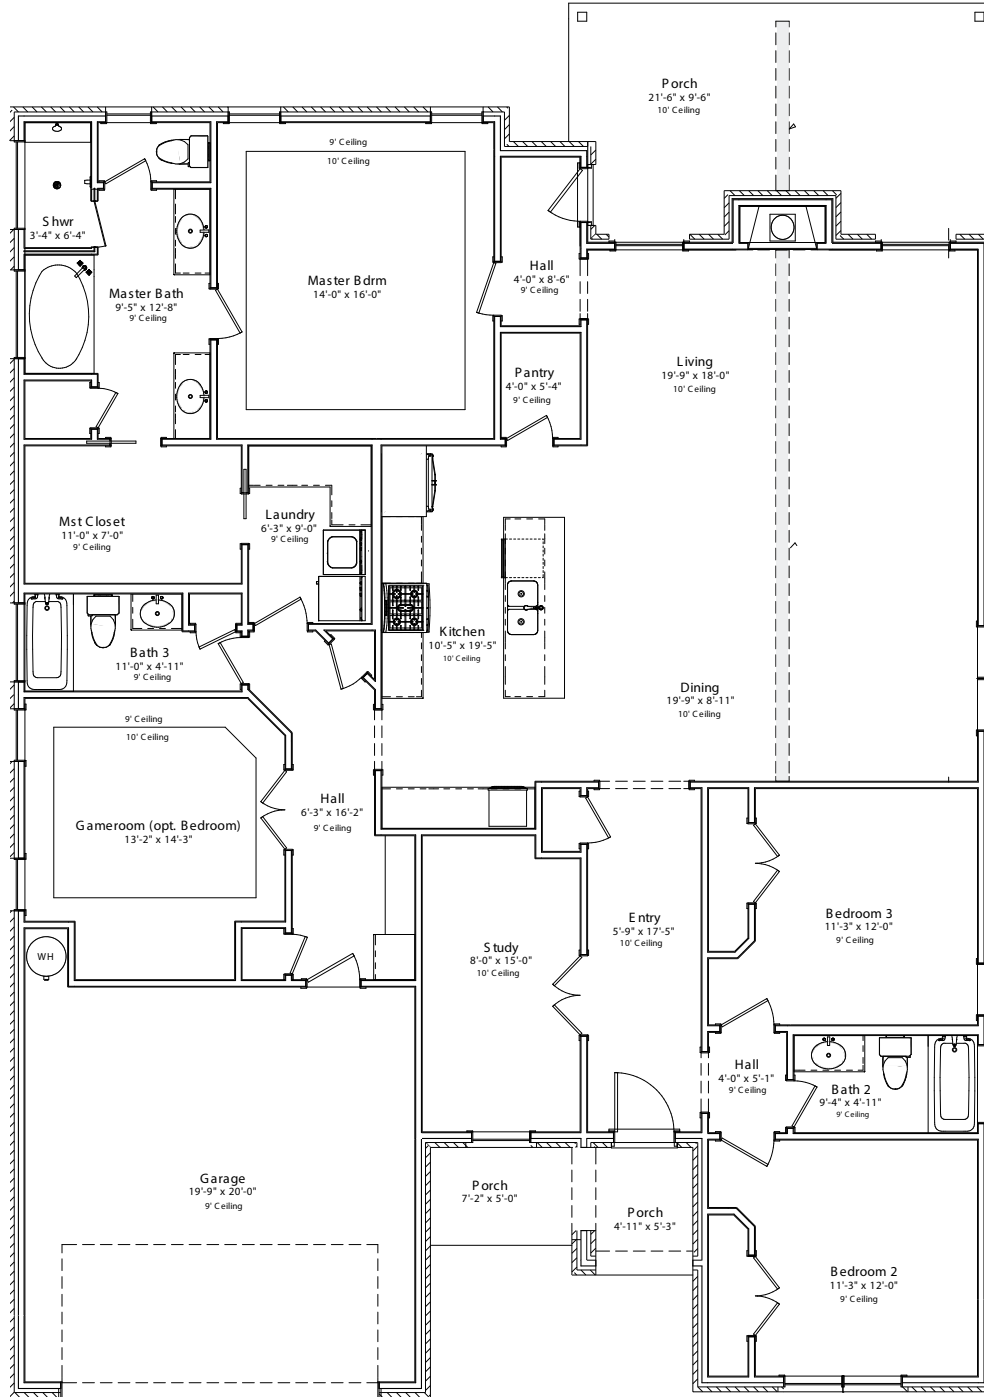

1937 COTTONWOOD TERRACE COURT

4 BEDS | 3 BATHS | 2500 SF

PLUS GAMEROOM

Square Footage and Room Dimensions are approximate and may vary per elevation and specific lot conditions. Plans, features, and availability are subject to change without notice.