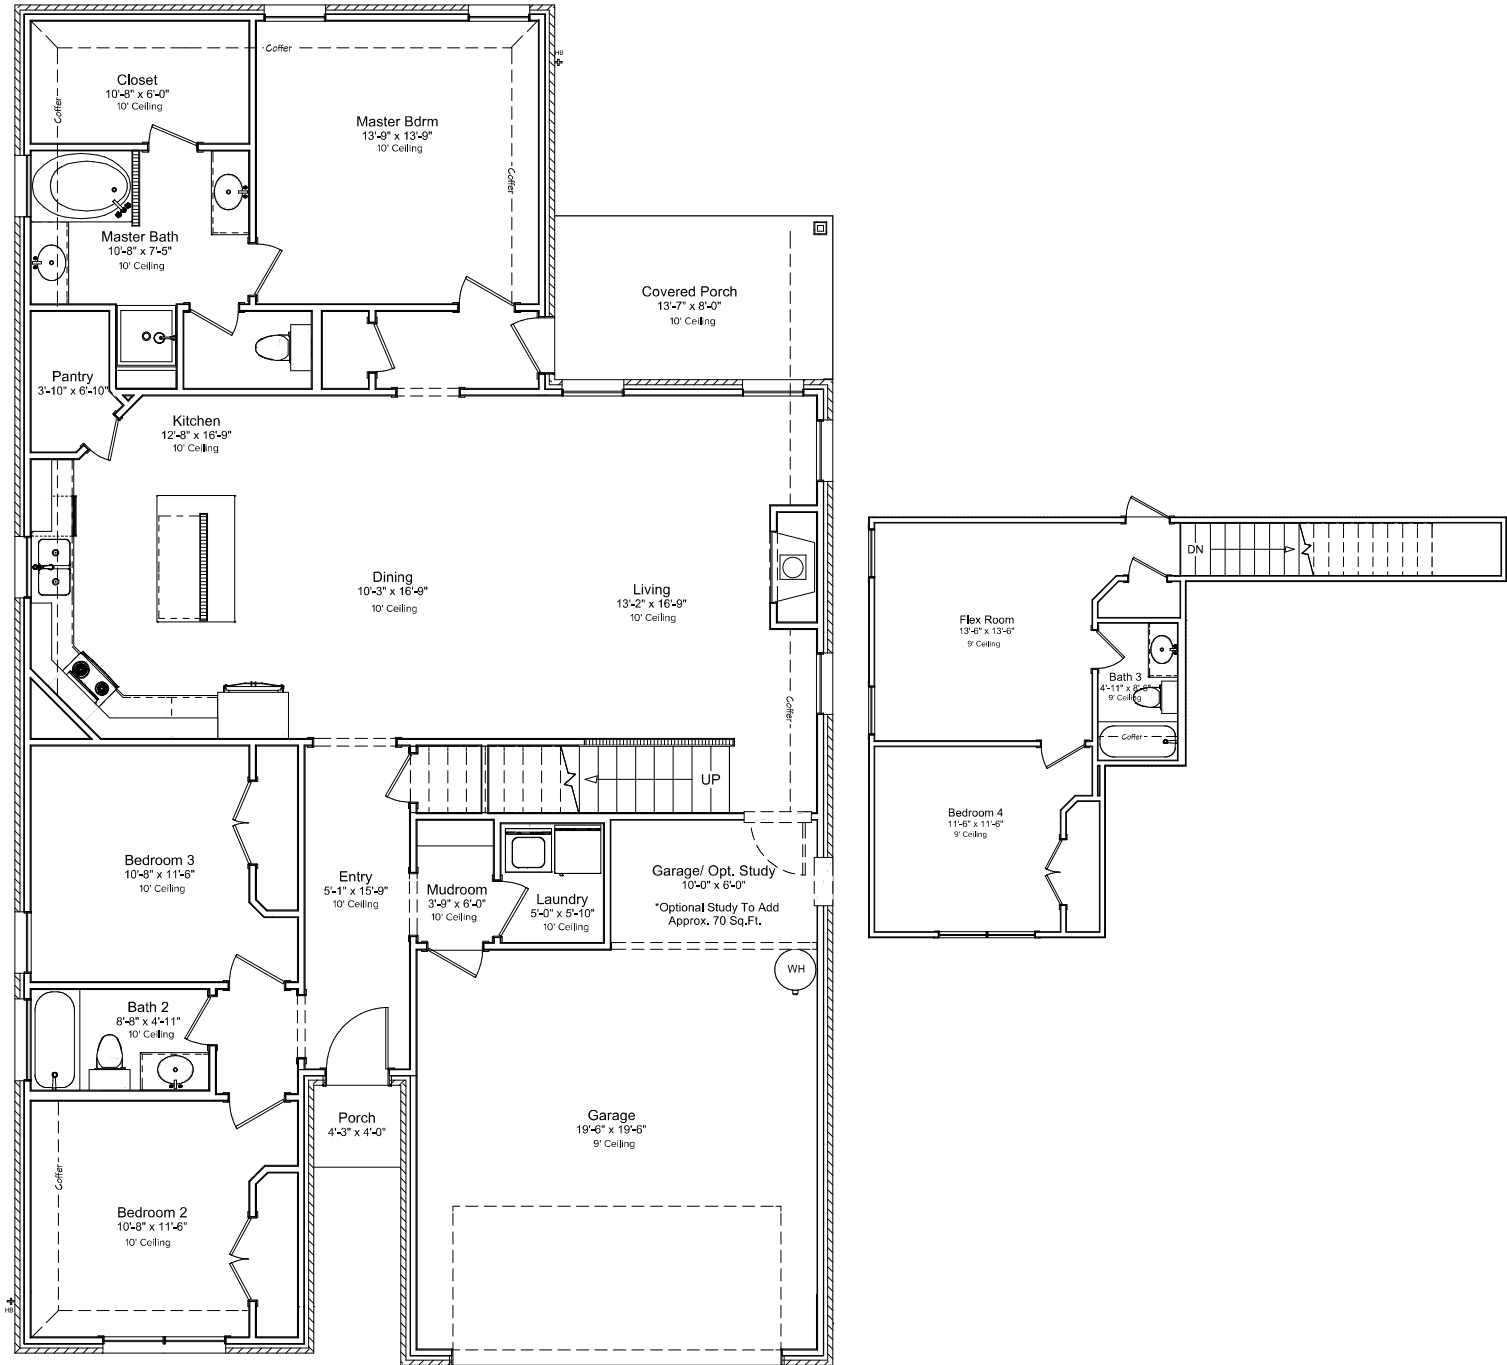

THE JASMINE - ELITE SERIES

Elevation A

2280-2350 SF | 4 Bedrooms | 3 Bathrooms
Mudroom | Gameroom

THE JASMINE - ELITE SERIES

2280-2350 SF | 4 Bedrooms | 3 Bathrooms
Mudroom | Gameroom