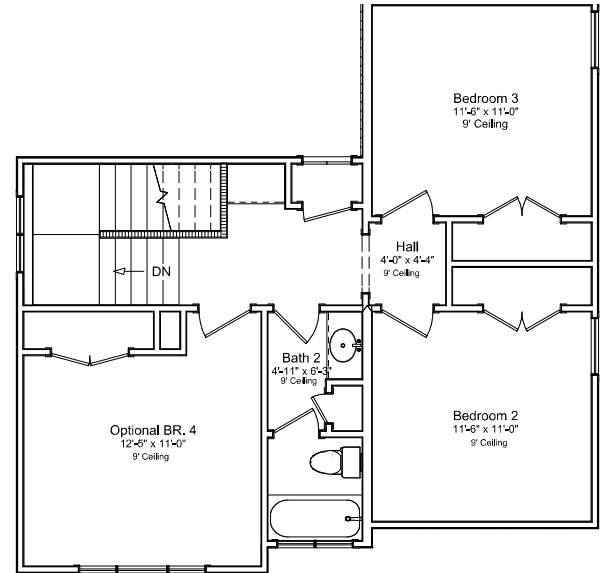

## THE LAVENDER - ELITE SERIES

Elevation A

2065 SF | 4 Bedrooms | 2.5 Bathrooms  
Mudroom | Optional Flex Room | Study

THE LAVENDER - ELITE SERIES

Flex Room Option:

Bedroom 4 Option:

2065 SF | 4 Bedrooms | 2.5 Bathrooms  
Mudroom | Optional Flex Room | Study