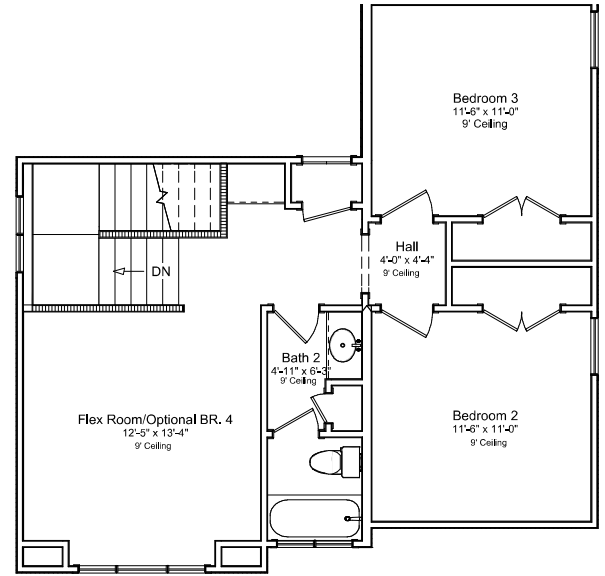

## THE LAVENDER - ELITE SERIES

Elevation A

2065 SF | 4 Bedrooms | 2.5 Bathrooms  
Mudroom | Optional Flex Room | Study

THE LAVENDER - ELITE SERIES

Flex Room Option:

Bedroom 4 Option:

2065 SF | 4 Bedrooms | 2.5 Bathrooms  
Mudroom | Optional Flex Room | Study