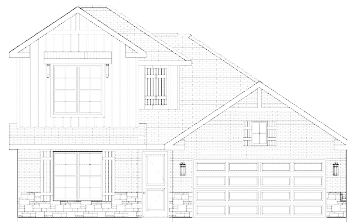

## THE LAVENDER - ELITE SERIES

Elevation A

2065 SF | 4 Bedrooms | 2.5 Bathrooms  
Mudroom | Optional Flex Room | Study

THE LAVENDER - ELITE SERIES

Flex Room Option:

Bedroom 4 Option:

2065 SF | 4 Bedrooms | 2.5 Bathrooms  
Mudroom | Optional Flex Room | Study