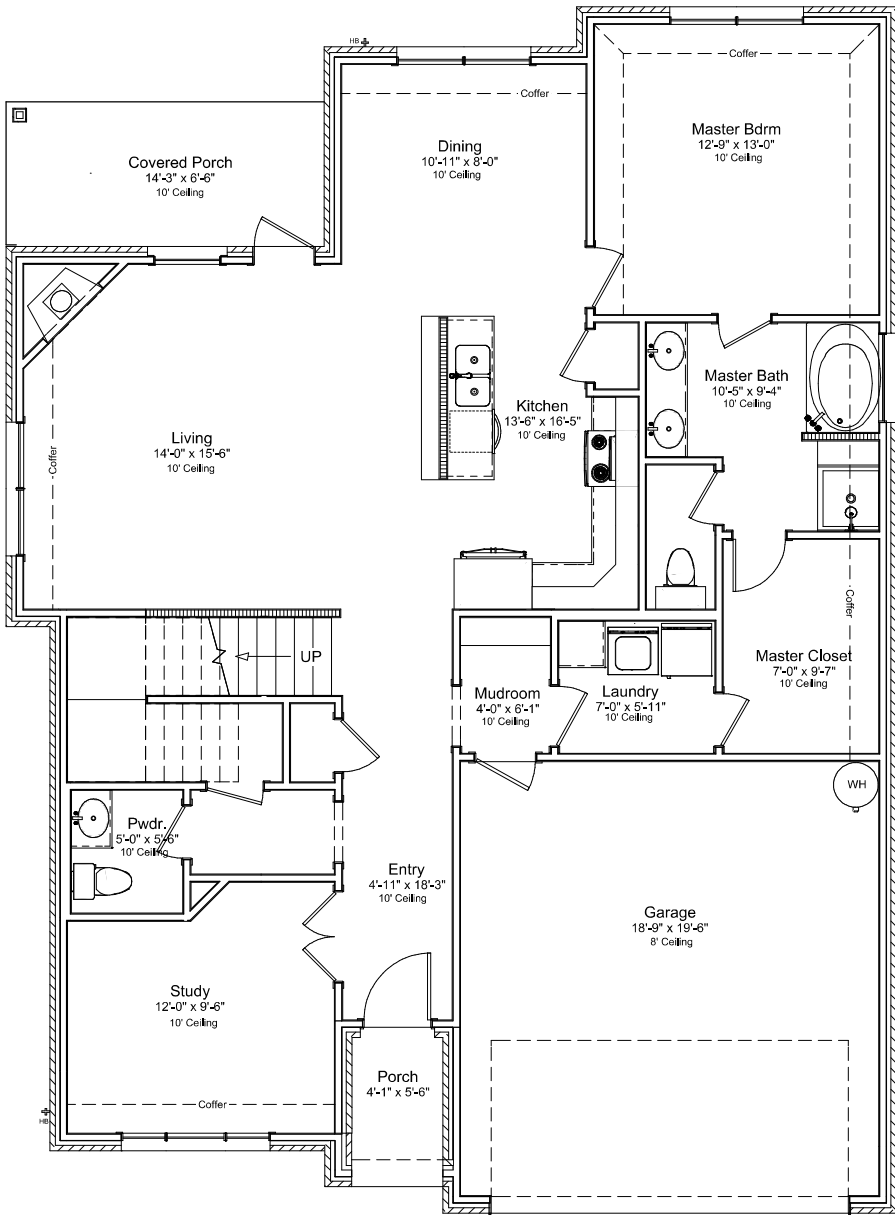

## THE LAVENDER - ELITE SERIES

Elevation A

2065 SF | 4 Bedrooms | 2.5 Bathrooms  
Mudroom | Optional Flex Room | Study

THE LAVENDER - ELITE SERIES

Flex Room Option:

Bedroom 4 Option:

2065 SF | 4 Bedrooms | 2.5 Bathrooms  
Mudroom | Optional Flex Room | Study