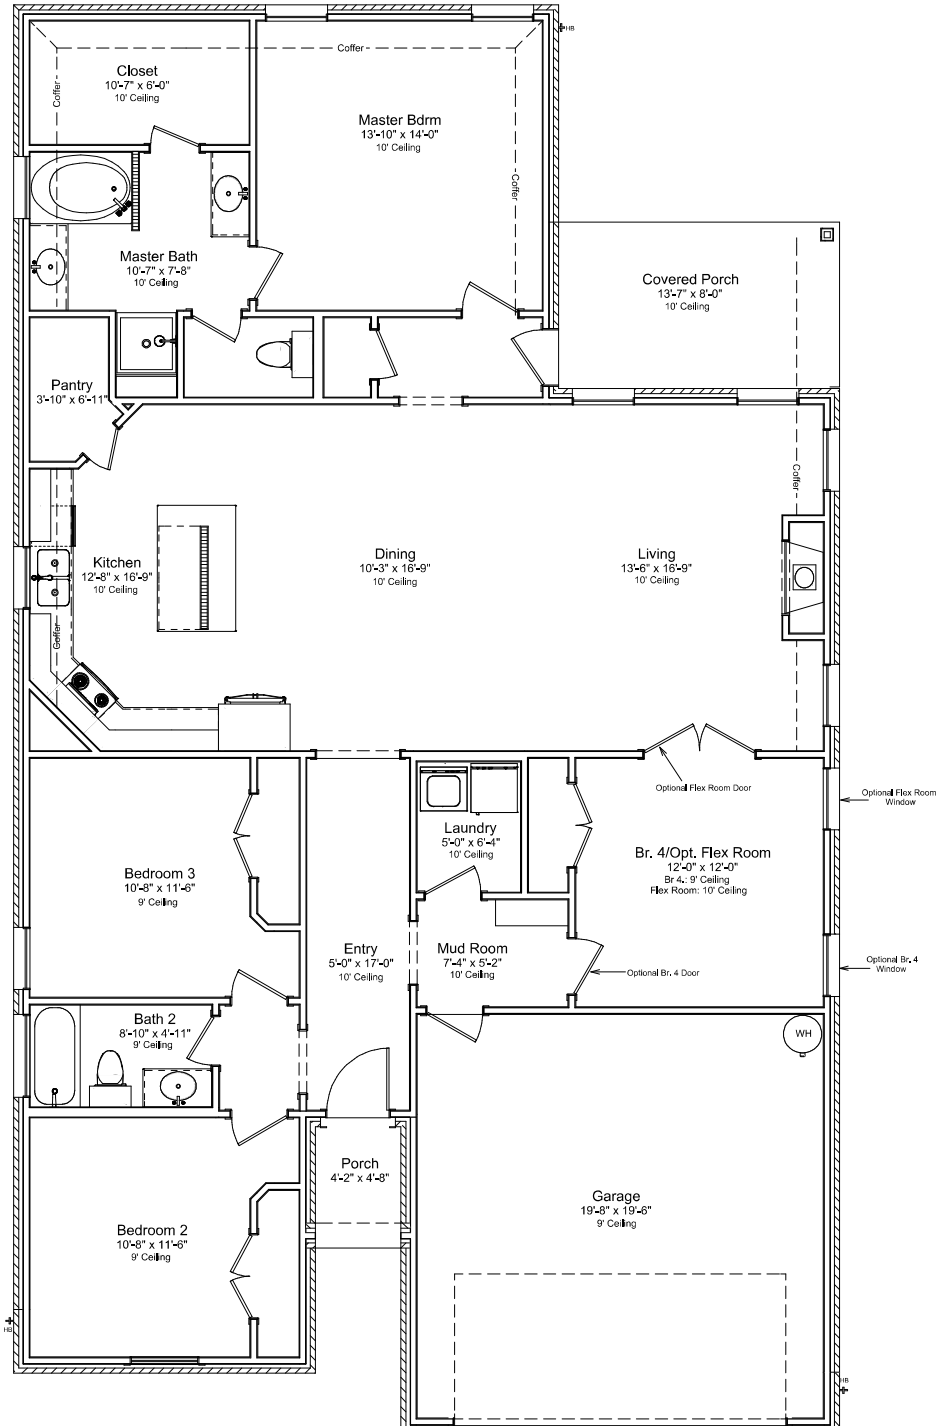

THE POPPY - ELITE SERIES

Elevation A

Elevation B
Upgrade 1*

1975 SF | 3 Bedrooms | 2 Bathrooms | Mudroom

THE POPPY - ELITE SERIES

1975 SF | 3 Bedrooms | 2 Bathrooms | Mudroom